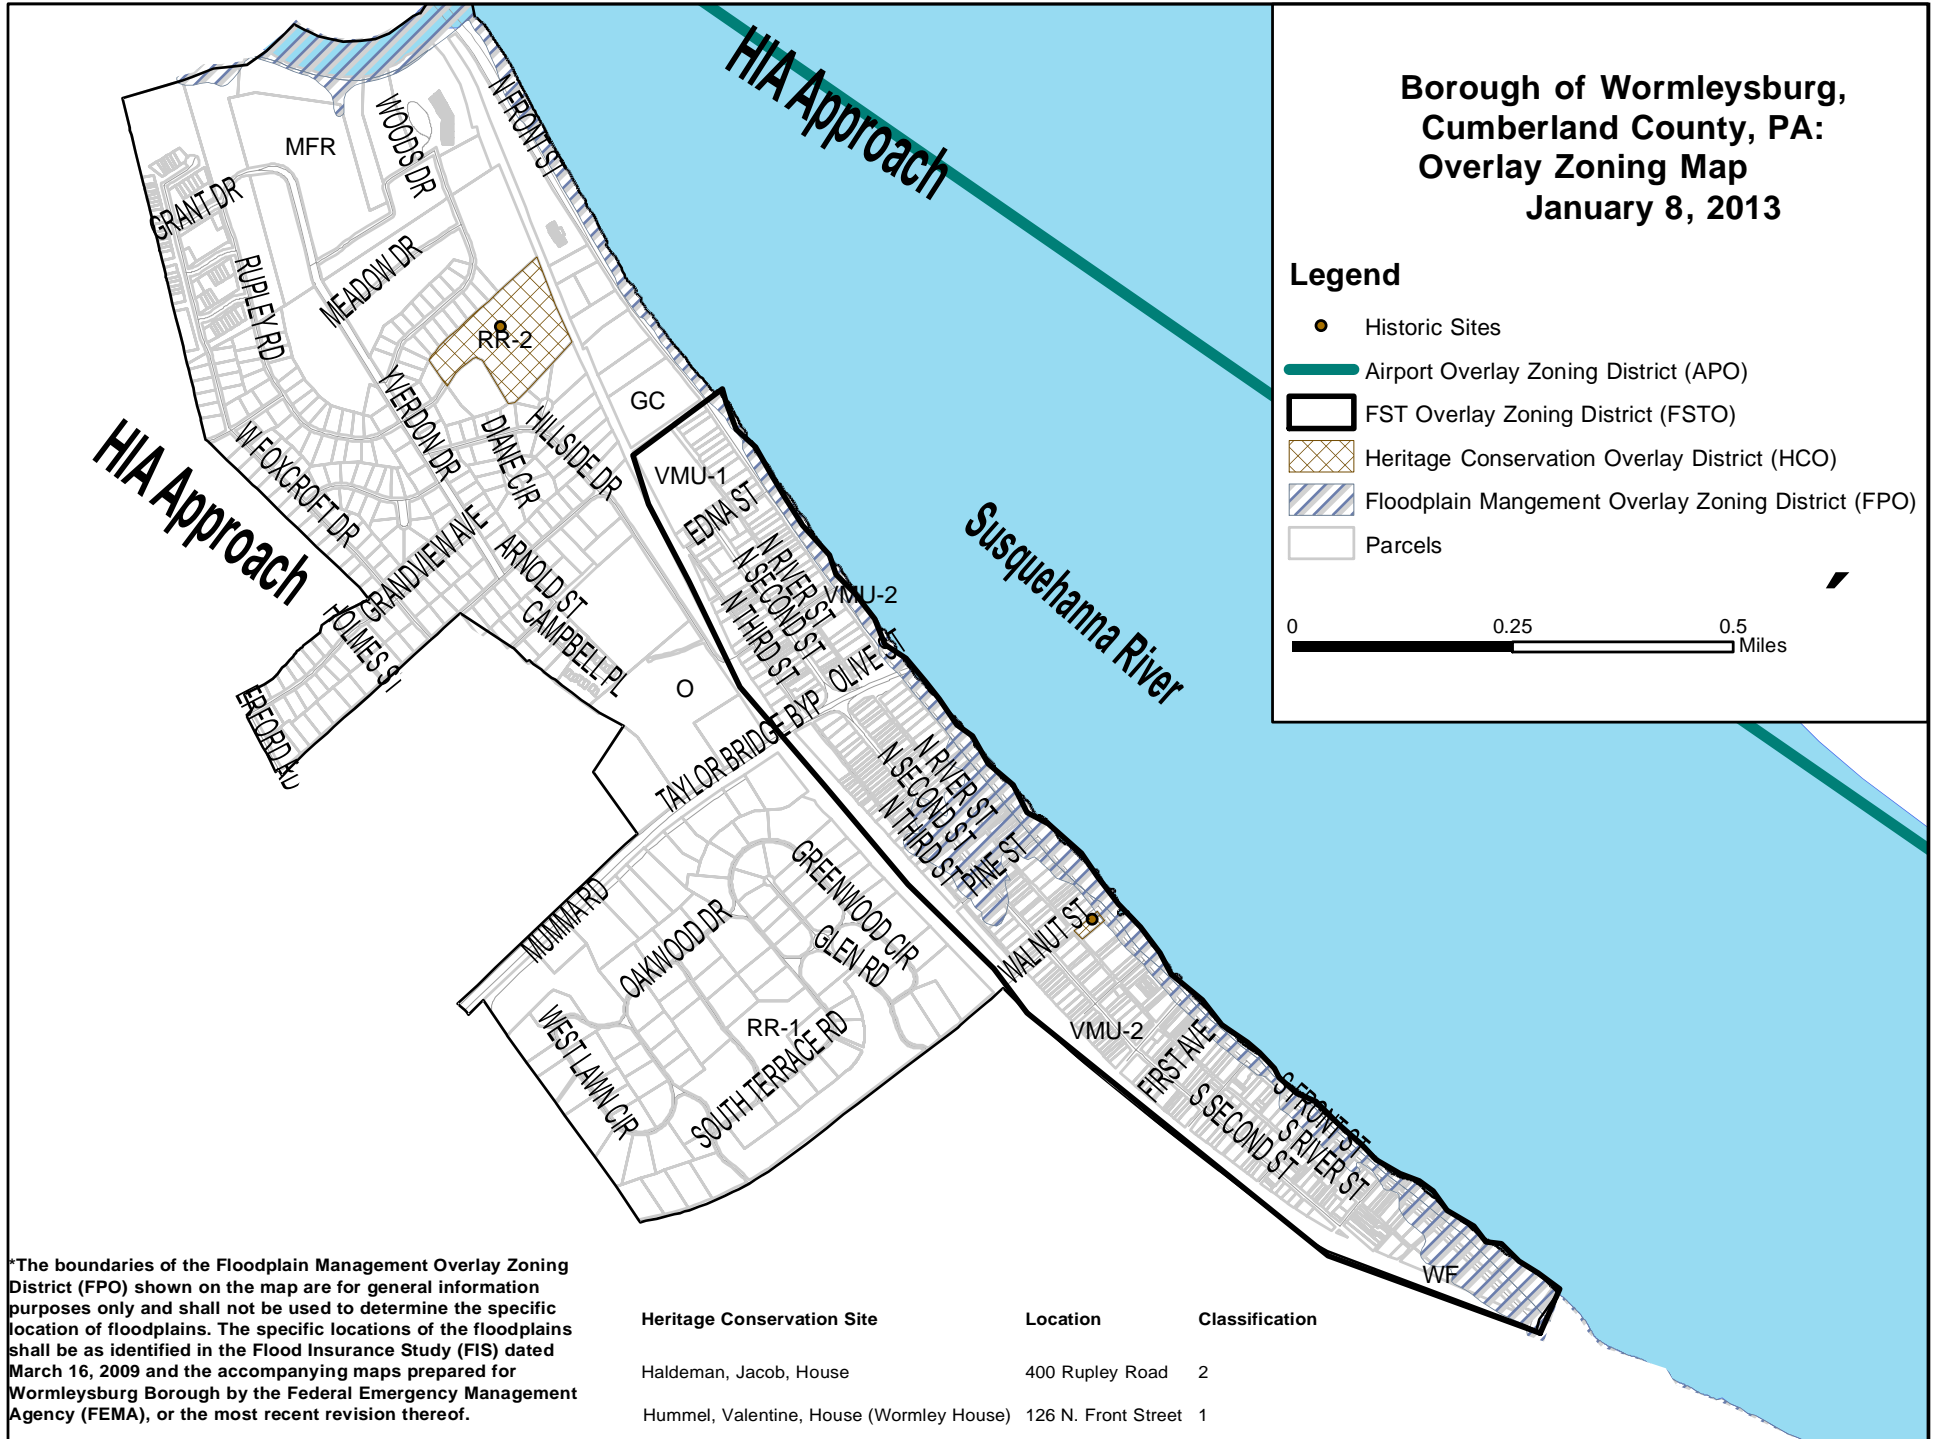

**Borough of Wormleysburg,  
Cumberland County, PA:  
Overlay Zoning Map  
January 8, 2013**

**Legend**

- Historic Sites
- Airport Overlay Zoning District (APO)
- FST Overlay Zoning District (FSTO)
- Heritage Conservation Overlay District (HCO)
- Floodplain Mangement Overlay Zoning District (FPO)
- Parcels

\*The boundaries of the Floodplain Management Overlay Zoning District (FPO) shown on the map are for general information purposes only and shall not be used to determine the specific location of floodplains. The specific locations of the floodplains shall be as identified in the Flood Insurance Study (FIS) dated March 16, 2009 and the accompanying maps prepared for Wormleysburg Borough by the Federal Emergency Management Agency (FEMA), or the most recent revision thereof.

Heritage Conservation Site	Location	Classification
Haldeman, Jacob, House	400 Rubley Road	2
Hummel, Valentine, House (Wormley House)	126 N. Front Street	1