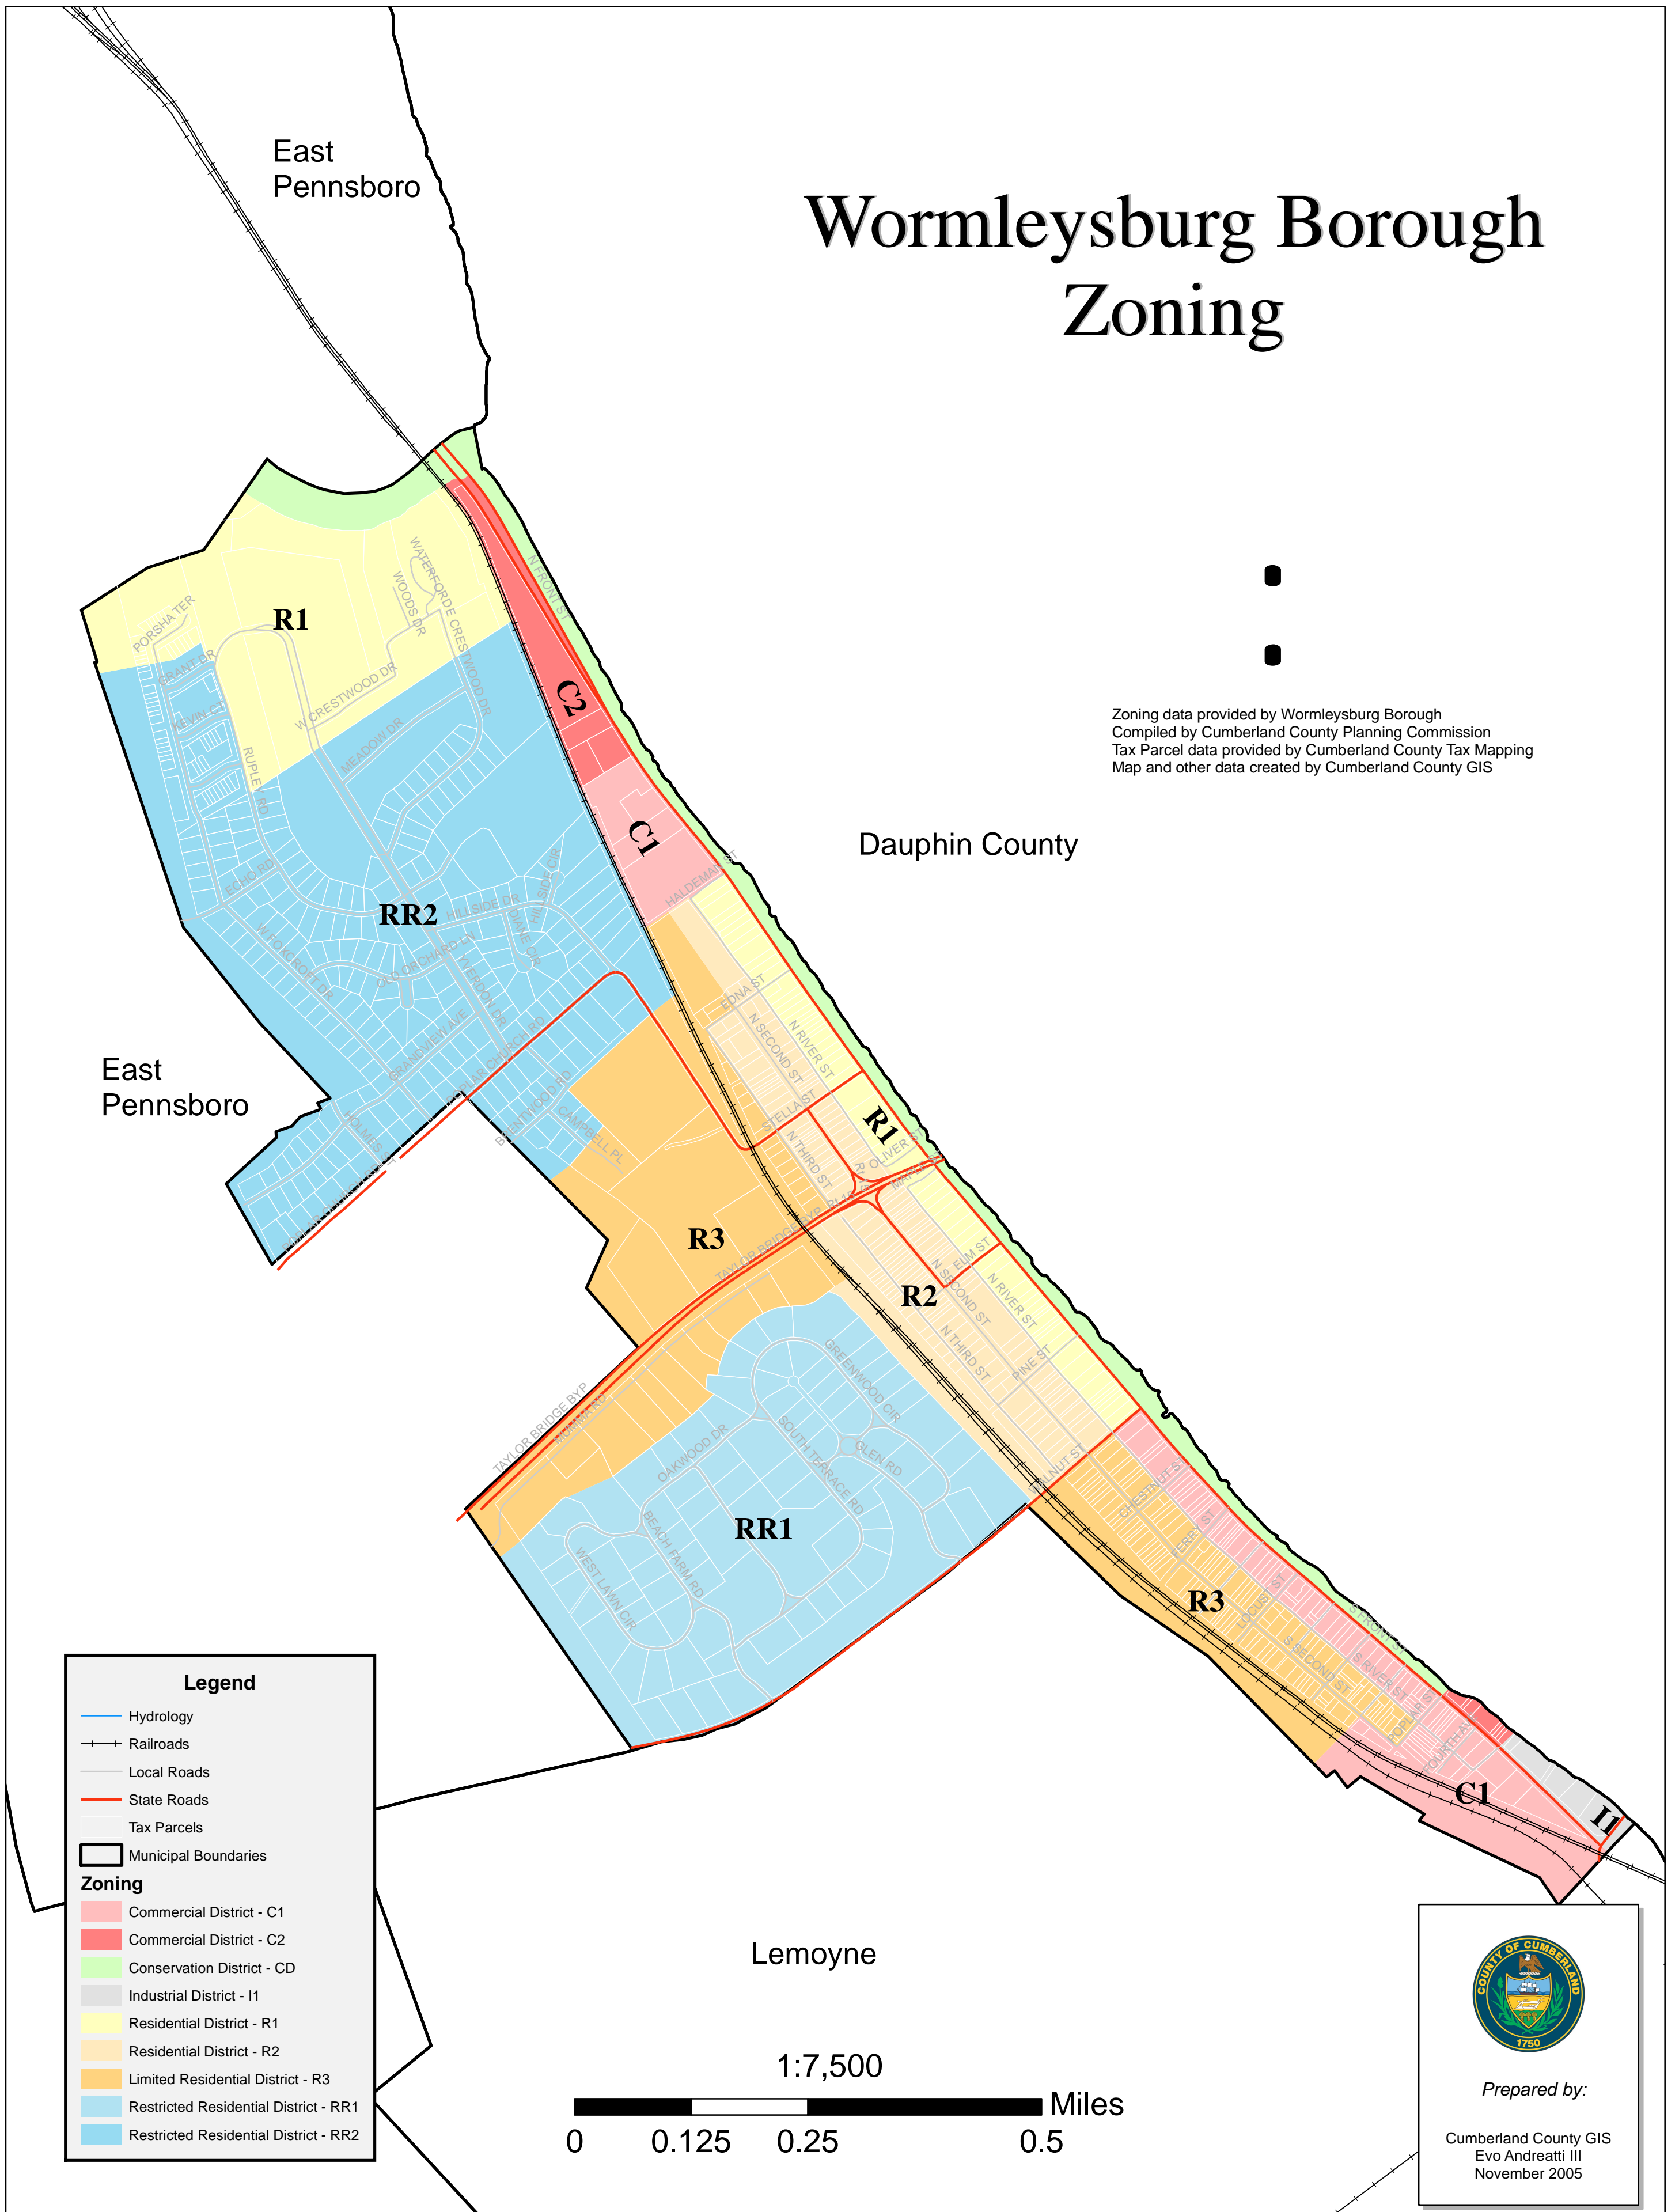

# Wormleysburg Borough Zoning

Zoning data provided by Wormleysburg Borough  
 Compiled by Cumberland County Planning Commission  
 Tax Parcel data provided by Cumberland County Tax Mapping  
 Map and other data created by Cumberland County GIS

**Legend**

- Hydrology
- Railroads
- Local Roads
- State Roads
- Tax Parcels
- Municipal Boundaries

**Zoning**

- Commercial District - C1
- Commercial District - C2
- Conservation District - CD
- Industrial District - I1
- Residential District - R1
- Residential District - R2
- Limited Residential District - R3
- Restricted Residential District - RR1
- Restricted Residential District - RR2

Lemoyne

1:7,500

0 0.125 0.25 0.5 Miles

Prepared by:  
 Cumberland County GIS  
 Evo Andreatti III  
 November 2005